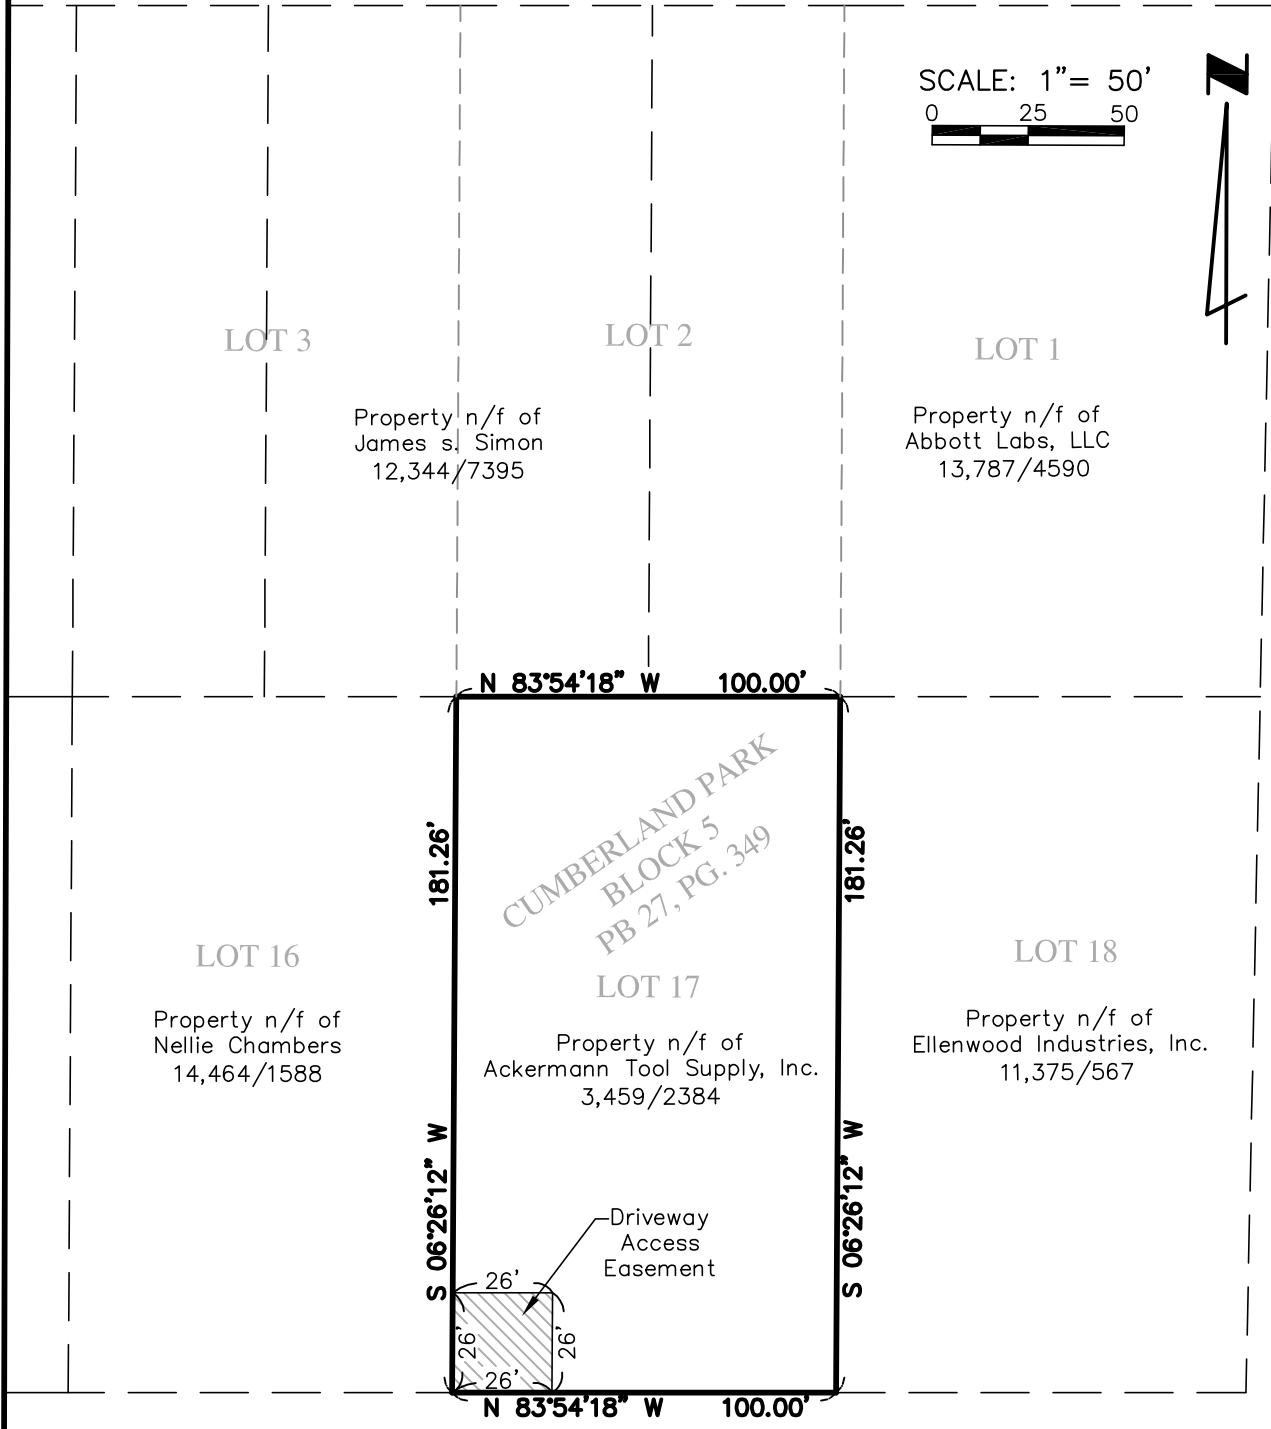

# DRIVEWAY ACCESS EASEMENT

**HAMBURG (60'W) ROAD**

**EXHIBIT "A"**

INITIAL:

DRIVEWAY ACCESS EASEMENT  
LOT 17 OF BLOCK 5 OF CUMBERLAND PARK  
CITY OF MANCHESTER, ST. LOUIS COUNTY, MISSOURI